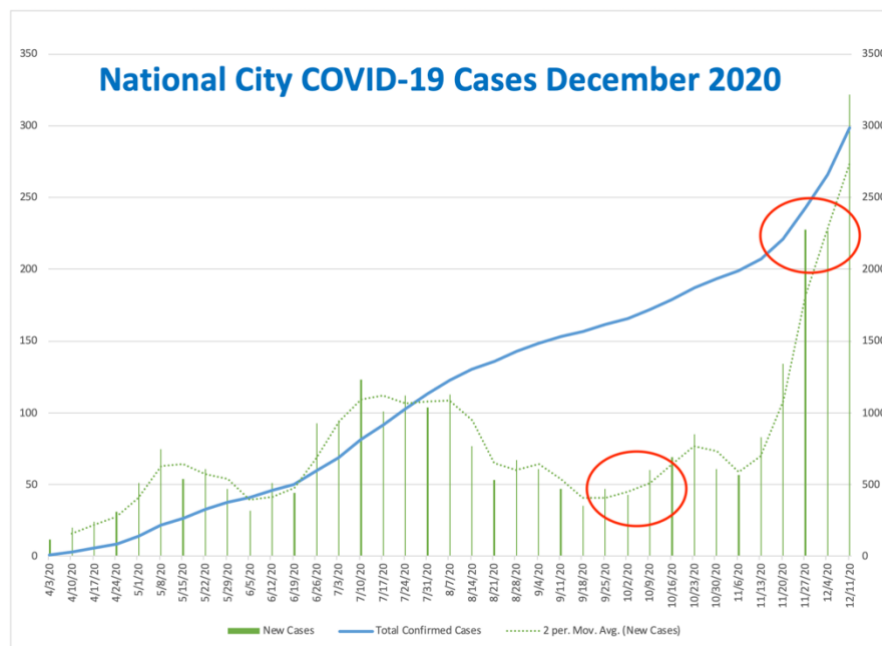

December 18, 2020

Dear Families,

Due to the continued surge in Coronavirus cases in our region, we have determined that our anticipated start date of January 11, 2021 for **hybrid instruction** is no longer feasible. **A new date will be determined by the Governing Board on January 27, 2021.**

What does this mean? This means that when we return from winter break, **students will continue in distance learning.** Students that had previously attended academic support for distance learning at school sites will receive notification in January if another academic support program will be initiated.

This graph of local infection rates in National City demonstrates why we need to postpone our hybrid start date. In addition, the Governor's Regional Stay at Home Order and "purple" tier designation for San Diego **prohibit National School District from opening for in person instruction at this time.**